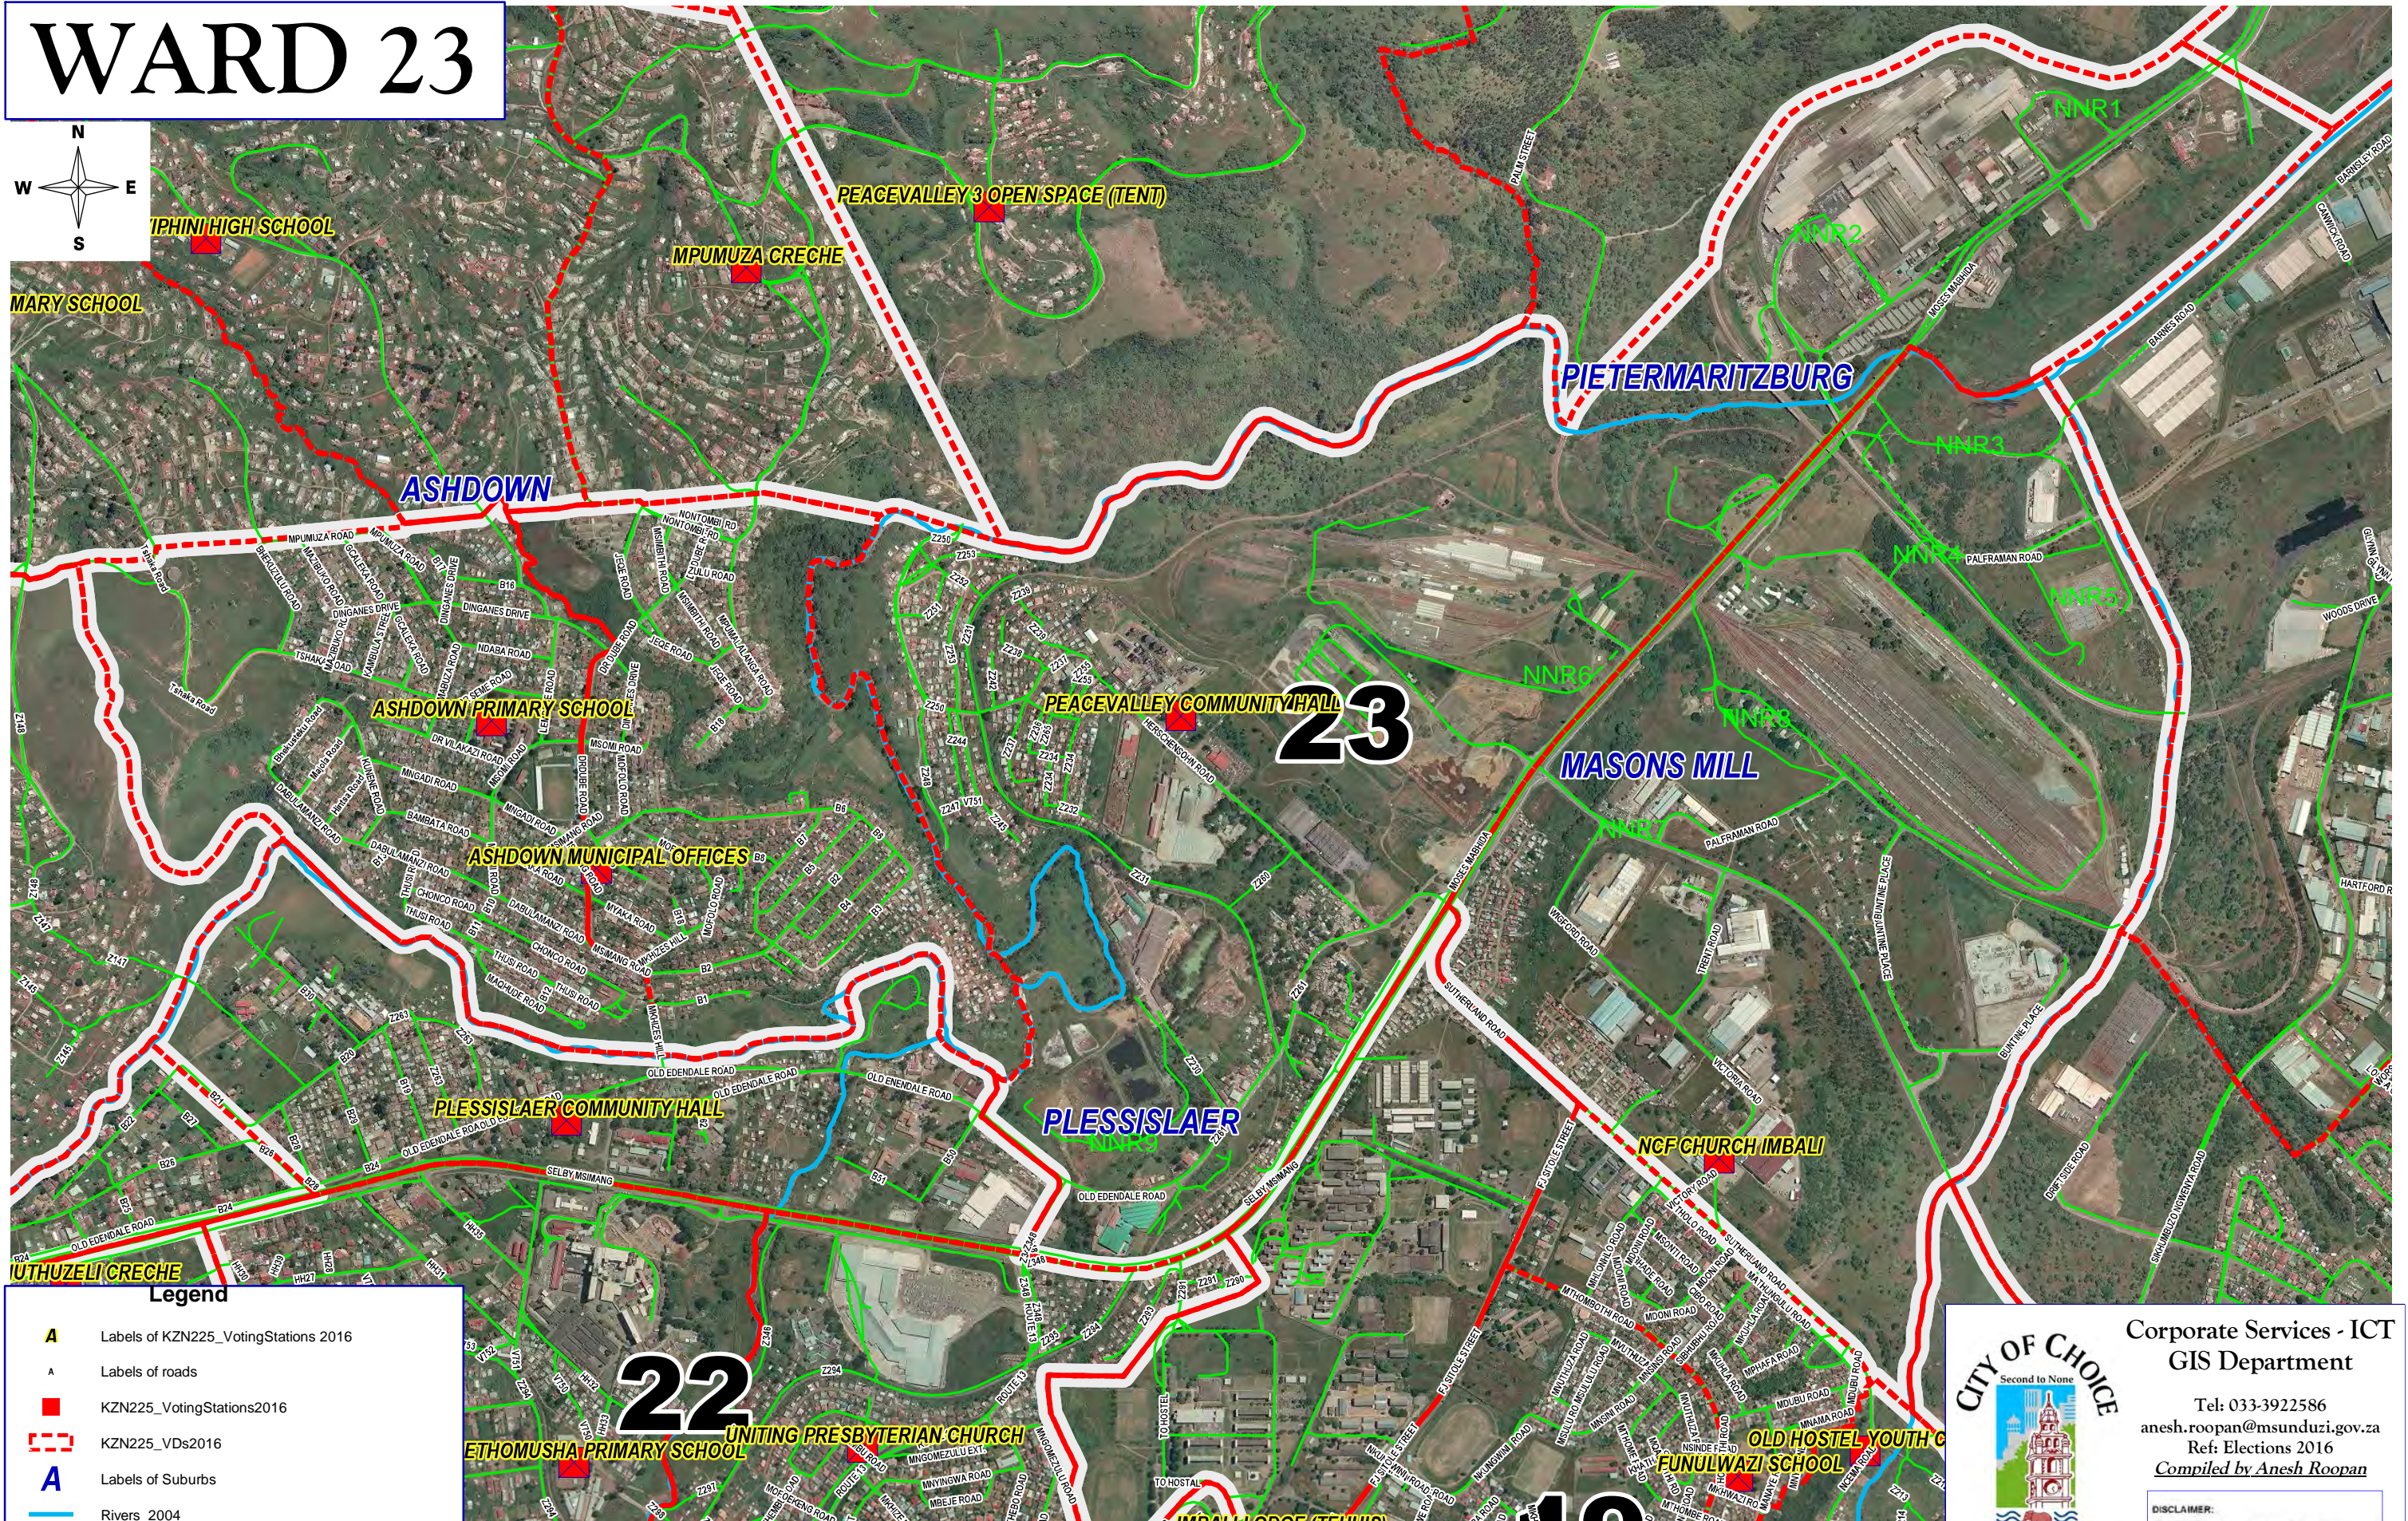

WARD 23

Legend

- A** Labels of KZN225_VotingStations 2016
- A** Labels of roads
- KZN225_VotingStations2016
- KZN225_VDs2016
- A** Labels of Suburbs
- Rivers_2004
- kzn225_Wards 2016

CITY OF CHOICE
Second to None